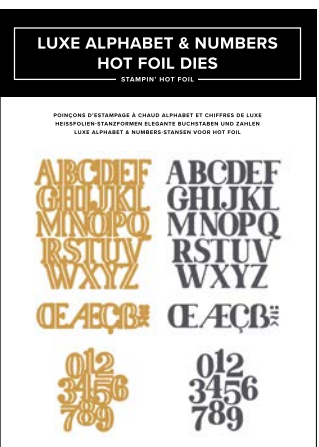

LUXE ALPHABET & NUMBERS
170044 | $46.00
6 dies. Largest cutting die:
3-1/4" x 4-3/8" (8.3 x 11.1 cm).
Largest Hot Foil die:
3-7/8" x 4-3/8" (9.8 x 11.1 cm).