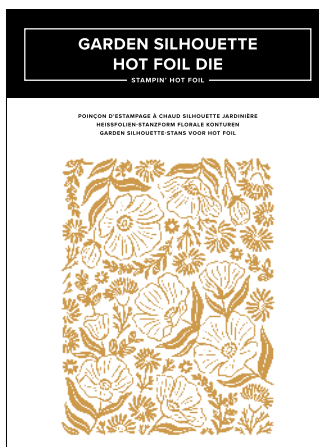

GARDEN SILHOUETTE
170041 | $37.00
1 die. Largest Hot Foil die:
4-3/4" x 6" (12.1 x 15.2 cm).