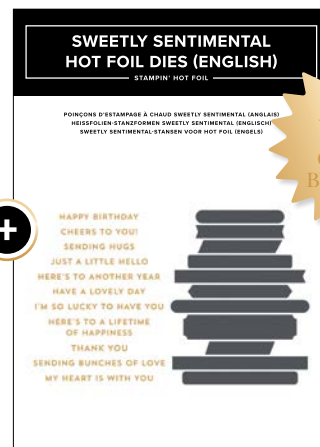

SWEETLY SENTIMENTAL BUNDLE • 170053 | ~~$63.00~~ $56.50

STAMP SET • 170050 | $30.00 • 11 stamps.
DIES • 170052 | $33.00
2 dies. Largest cutting die: 2-3/4" x 4" (7 x 10.2 cm).
Largest Hot Foil die: 2-5/8" x 3-7/8" (6.7 x 9.8 cm).

SAVE
10%
ON ALL
BUNDLES!