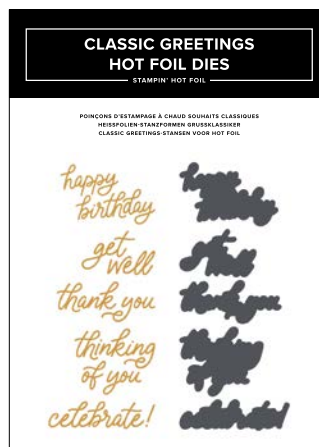

CLASSIC GREETINGS
170042 | $36.00
10 dies. Largest cutting die:
2-3/4" x 2-1/2" (7 x 6.4 cm).
Largest Hot Foil die:
2-3/4" x 2-5/8" (7 x 6.7 cm).