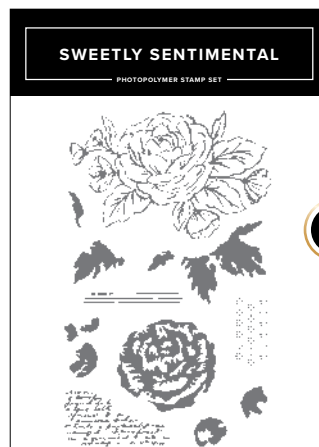

SWEETLY SENTIMENTAL BUNDLE • 170053 | ~~$63.00~~ $56.50

STAMP SET • 170050 | $30.00 • 11 stamps.
DIES • 170052 | $33.00
2 dies. Largest cutting die: 2-3/4" x 4" (7 x 10.2 cm).
Largest Hot Foil die: 2-5/8" x 3-7/8" (6.7 x 9.8 cm).

SAVE
10%
ON ALL
BUNDLES!