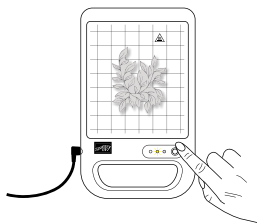

STAMPIN' HOT FOIL ROLLS
\$12.00
 2 rolls. Width: 5" (12.7 cm).
 Length: 5 yards (4.6 m).
 Acid free.

- 170066 • GOLD
- 170067 • SILVER
- 170068 • LIGHT PINK

REPLACEMENTS

STAMPIN' HOT FOIL MAGNETIC PICK-UP TOOL
 170020 | \$11.00
 1 tool. Safely remove hot dies from the Stampin' Hot Foil System platform. 6-3/4" (17.2 cm) long.

STAMPIN' HOT FOIL SHIM & SPACER
 170018 | \$22.00
 2 replacement plates for the Stampin' Hot Foil System: 1 shim, 1 spacer. Heat-resistant acrylic. 6-1/2" x 8-1/4" (16.5 x 21 cm).

LET'S FOIL!

FULL OPERATING INSTRUCTIONS ARE INCLUDED IN THE SYSTEM'S PACKAGING.