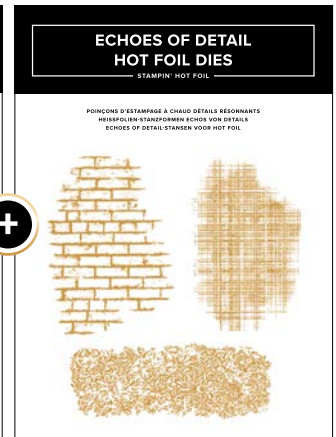

ECHOES OF DETAIL BUNDLE • 170049 | ~~$56.00~~ $50.25

STAMP SET • 170046 | $19.00 • 6 stamps.
DIES • 170048 | $37.00
3 dies. Largest Hot Foil die: 2-7/8" x 4" (7.3 x 10.2 cm).