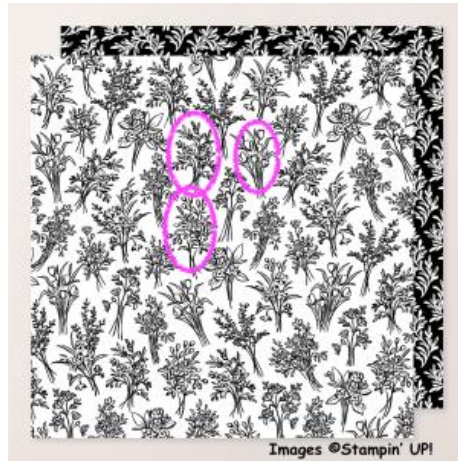

9. Use the Stampin' Blends to color the four images: Dark Soft Sea Foam (leaves), Light Pool Party (vase) and Light Fresh Freesia, Light Crisp Cantaloupe, Dark Barely Blush and Light Lemon Lolly for the flowers.