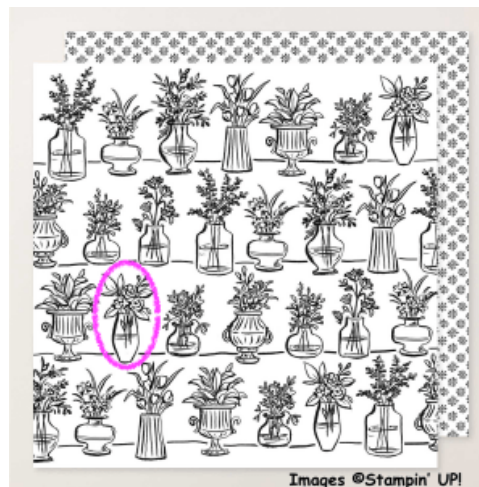

7. Use Liquid Glue to adhere the panel to the inside of the card base.
8. For the front of the card use scissors to cut out four images from the **Artisan Sketched Garden DSP**. **One vase with flowers and three flower bouquets.**