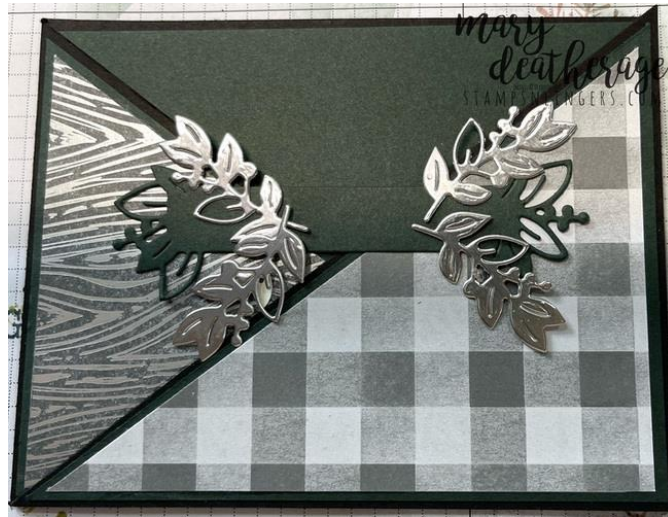

<https://youtu.be/eIV-6yGcyHQ>

Card Stock Cuts for this Project:

Basic Black Cardstock: 4 1/4" x 11" card base, scored and folded at 5 1/2" - then cut on the diagonal as shown in the template)

Evening Evergreen Cardstock: 4" x 5 1/4" (mat for card front - cut into triangles - and mat for inner liner); Eden Dies die cut sentiment banner

Silver Foil Specialty Paper: Eden Dies die cut leaves (x4)

Basic White Cardstock: 3 7/8" x 5 1/8" (inner liner)

Peaceful Place Specialty DSP: 3 3/4" x 5" (2 different designs for the card front - one triangle from each design); Scalloped Contours die cut rectangle (sentiment); 3" x 6" (envelope flap)

Instructions for this Project:

1. Use the Paper Trimmer to cut one side of the 4 1/4" x 11" piece of Basic Black cardstock, as shown. Don't discard the cut-off triangle.

2. Cut one of the 4" x 5 1/4" pieces of Evening Evergreen across the diagonal to make two triangles.
3. Cut each of the two 3 3/4" x 5" panels (of two different designs) from the *Peaceful Place Specialty DSP*. This will yield two triangles in each design - you'll need one of each design for this card.
4. Use Liquid Glue to adhere each of the DSP triangles to an Evening Evergreen triangle mat.
5. Use Liquid Glue to adhere the matted wood-grain triangle to the front triangle on the card base.
6. Use Liquid Glue to adhere the remaining triangle to the card front - aligning the bottom and right side - to complete the card base.
7. Use the die in the *Eden Die* set to cut an Evening Evergreen "sentiment" banner.
8. Use the dies in the *Eden Die* set to cut four leaves from a piece of the shiniest silver in the *Silver Foil Specialty Pack*.
9. Use Liquid Glue to adhere the label die and the four leaves to the card front.