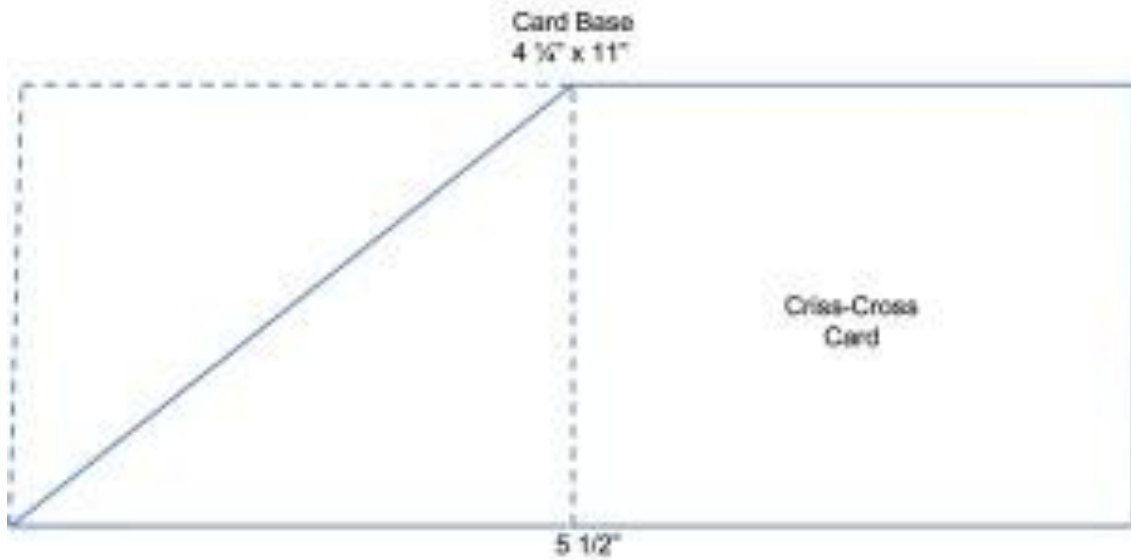

Instructions for this Project:

1. Use the Paper Trimmer to cut one side of the 4 1/4" x 11" piece of Basic Black cardstock, as shown. Don't discard the cut-off triangle.

2. Cut one of the 4" x 5 1/4" pieces of Evening Evergreen across the diagonal to make two triangles.
3. Cut each of the two 3 3/4" x 5" panels (of two different designs) from the *Peaceful Place Specialty DSP*. This will yield two triangles in each design - you'll need one of each design for this card.
4. Use Liquid Glue to adhere each of the DSP triangles to an Evening Evergreen triangle mat.
5. Use Liquid Glue to adhere the matted wood-grain triangle to the front triangle on the card base.
6. Use Liquid Glue to adhere the remaining triangle to the card front - aligning the bottom and right side - to complete the card base.
7. Use the die in the *Eden Die* set to cut an Evening Evergreen "sentiment" banner.
8. Use the dies in the *Eden Die* set to cut four leaves from a piece of the shiniest silver in the *Silver Foil Specialty Pack*.
9. Use Liquid Glue to adhere the label die and the four leaves to the card front.