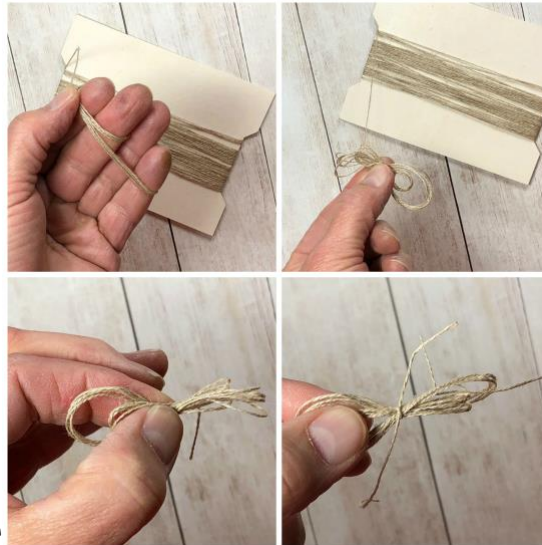

Calypso Coral Cardstock: Harvest die cut gras

Basic White Cardstock: 4" x 5 1/4" (card front and inner liner); Harvest die cut stamped flower and sentiment

Cork Specialty Paper: 1" x 3 7/8" (under sentiment); 3" x 6" (envelope flap)

## Instructions for this Project:

1. Emboss one of the 4" x 5 1/4" pieces of Basic White cardstock in the *Timeworn 3D Embossing Folder*.
2. Use a Blending Brush to add Crumb Cake ink all over the panel.
3. Using the *Harvest Dies*, cut a Crumb Cake branch and a Calypso Coral "grass".
4. Adhere them to the card front with Liquid Glue.
5. On a piece of Basic White, stamp the large floral from *Nature's Harvest* in Tuxedo Black Memento ink.
6. Cut out the flower with the matching die from the *Harvest Die* set.
7. Use Light Calypso Coral, Old Olive and Crumb Cake Stampin' Blends to color the flowers and leaves.

8. Adhere the stamped flower die cut over the grasses on the card front using Liquid Glue.
9. Use scissors to angle the ends of the 1" x 3 7/8" piece of **Cork Specialty Paper** .
10. Adhere the Cork strip with Stampin' Seal.
11. Tie a Linen Thread double-loop bow.
  - Wrap the Linen Thread around four fingers four times.
  - Without cutting the thread, wrap around two fingers four times.
  - Pull the loops off and squeeze the loops together.
  - Twist the loops one time around to create a "figure 8".
  - Tie a second short length of Thread around the loops in the middle.
  - Spread the loops out to create a bow.

20. Use Stampin' Seal to adhere the panel to the inside of the Crumb Cake card base
21. Stamp the front of a Basic White Medium Envelope with the small **Nature's Harvest** flower and color it with the Light Calypso Coral Stampin' Blend.
22. Use Liquid Glue to run a thin line around the edges of the envelope flap. Lay the 3" x 6" piece **Cork Specialty Paper** over the flap and rub it lightly to ensure it's stuck down.
23. Use your Paper Snips to cut off the excess paper.